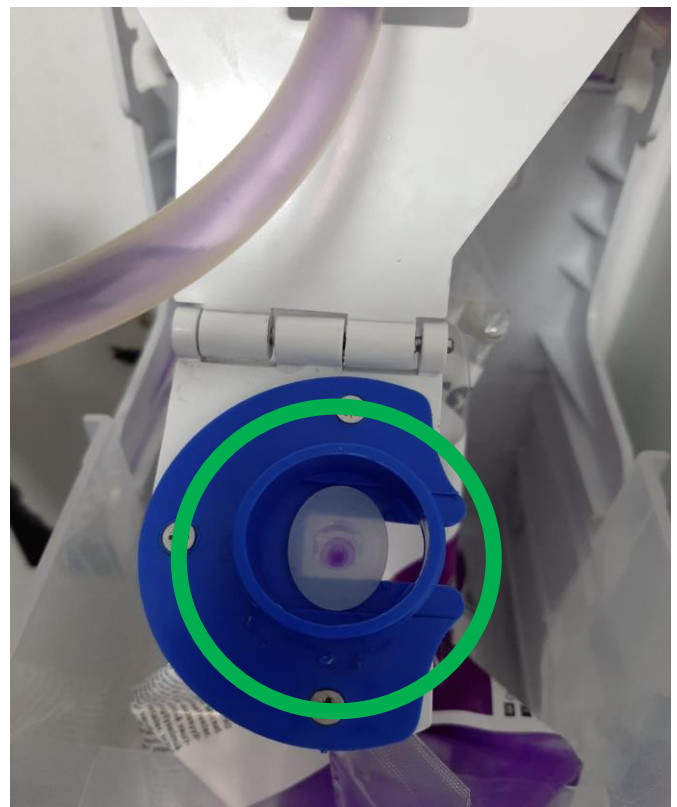

see

care

share

safety share

HOW TO INSERT AN ECOLAB CONCENTRATED CHEMICAL POUCH INTO A DISPENSER

Please be aware, to ensure the chemical dispenses correctly and has accurate dosing so the efficacy of the chemical is not compromised, the pouch must be inserted correctly and locked into place

The pouch must be slide into the holding mechanism so the connector head of the pouch locks in as per Pic 2 below

Pic 1

INCORRECT INSERTION AND NOT LOCKED IN PLACE

Pic 2

CORRECT INSERTION AND LOCKED IN PLACE