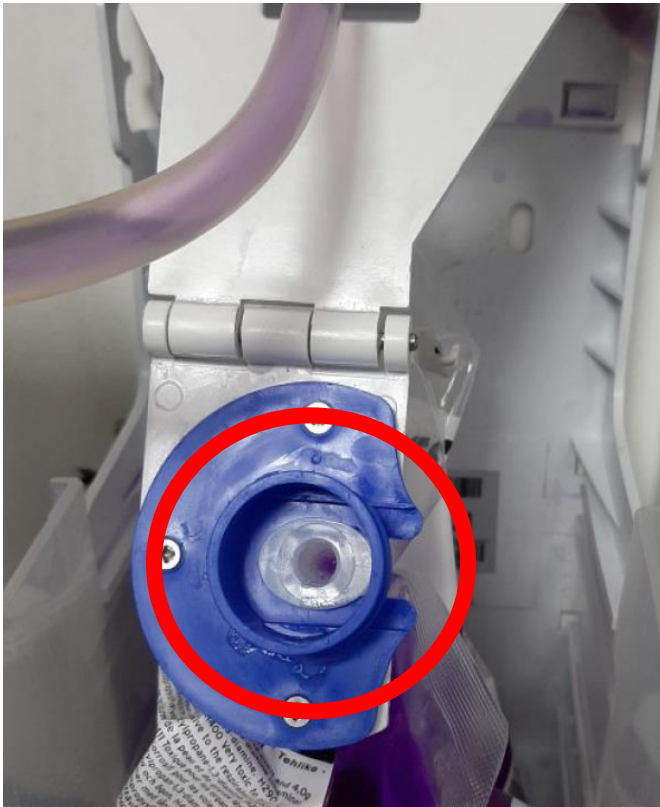

see

care

share

safety share

HOW TO INSERT AN ECOLAB CONCENTRATED CHEMICAL POUCH INTO A DISPENSER

Please be aware, to ensure the chemical dispenses correctly and has accurate dosing so the efficacy of the chemical is not compromised, the pouch must be inserted correctly and locked into place

The pouch must be slide into the holding mechanism so the connector head of the pouch locks in as per Pic 2 below

Pic 1

INCORRECT INSERTION AND NOT LOCKED IN PLACE

Pic 2

CORRECT INSERTION AND LOCKED IN PLACE